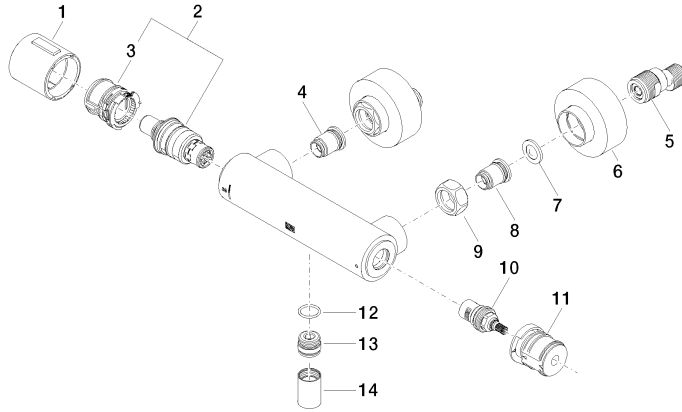

Shower thermostat for wall installation - Chrome

34 443 979

- slide-on rosettes Ø 70 mm
 - gauge 150 mm - 13 mm
 - 3/8" shower outlet
 - with volume control
- Intrinsic protection against back flow.**

Intrinsic protection against back flow.

Required miscellaneous

TARA Regulator handle - Chrome 11 431 892-00

Shower thermostat for wall installation - Chrome

34 443 979

mm [inches]

Flow rate chart

Certificates

Belgaqua_22_281_2 LGA_29986.
7_5.

WRAS_2204005.

Shower thermostat for wall installation - Chrome

34 443 979

Spare parts list

No.	Item Number	Name	Quantity used	Delivery time
1	90 17 33 015 00-00	handle	1	10
2	90 15 02 070 00 90	cartridge	1	2
3	90 30 40 010 00 90	regulator	1	2
4	04 31 20 530 00 90	insert	1	2
5	04 11 04 030 00 90	connection	2	2
6	90 31 20 512 00-00	rosette	2	2
7	09 29 30 050 90	sieve	2	2
8	04 31 20 540 00 90	insert	1	2
9	09 24 77 008-00	nut	2	10
10	90 90 03 236 00 90	top	1	2
11	90 30 40 017 00 90	base	1	2
12	90 14 10 010 00 90	seal	1	2
13	09 31 20 511-00	nipple	1	10
14	90 21 02 069 00-00	cover	1	10