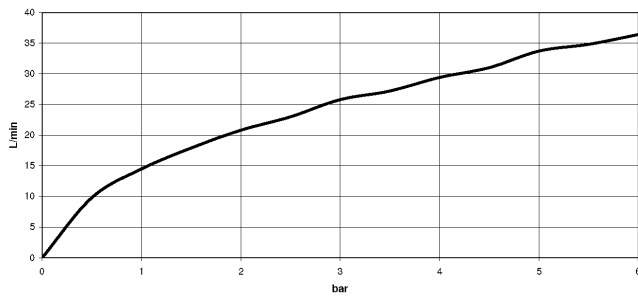

Required miscellaneous

TARA Regulator handle - Chrome 11 431 892-00

Shower thermostat for wall installation - Chrome

34 443 979

mm [inches]

Flow rate chart

Certificates

Belgaqua_22_281_2 LGA_29986.
7_5.